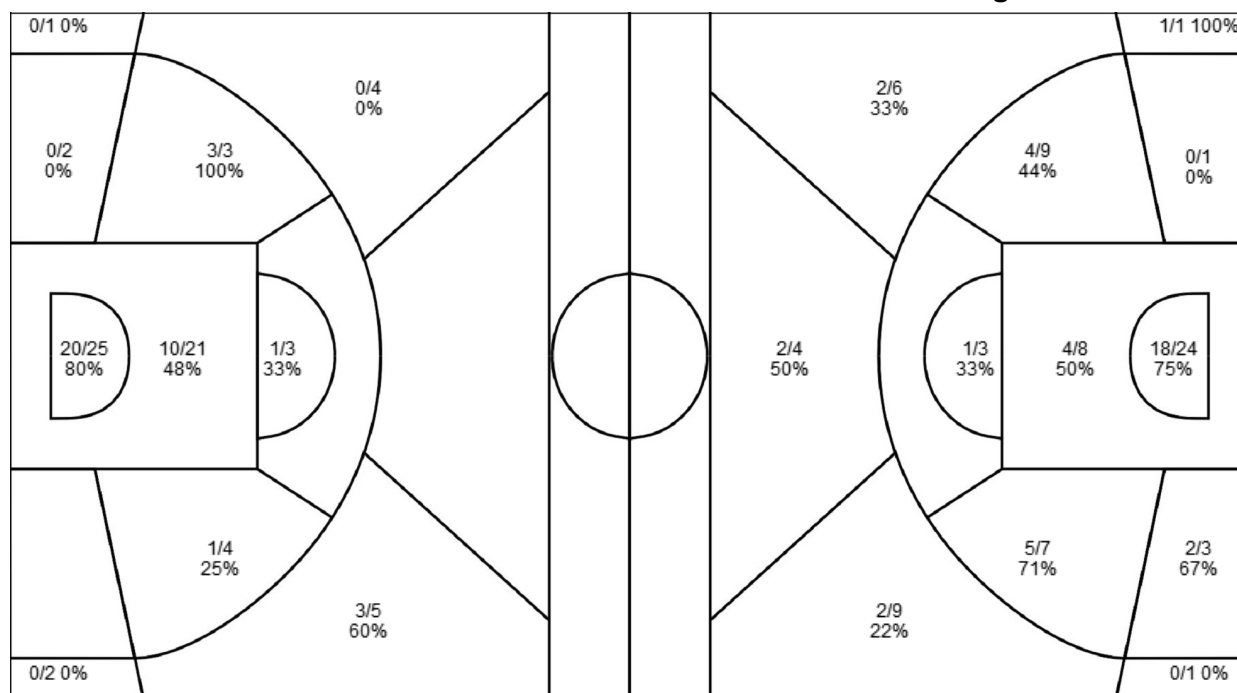

Copa de Campeones Europeos 1985-1986 | Liguilla Semifinal | Jornada 10

Áreas de tiro

Pabellón de la Ciudad Deportiva, Madrid (España), jue 13 mar 1986 Horario de inicio: 22:00

Juego No.: 253

Real Madrid Club de Fútbol **95** – **98** Basketball Club
Zalgiris Kaunas
(51-50, 44-48)

Público asistente: 5800

Duración del juego: 12:29

Reporte generado: mié 17 jun 2026 8:44

Árbitro: Marek Paszucha (POL) Árbitro(s): Bernard Pasteris (SUI)

Resultado por 10 intervalo de minutos

	C1		C2	
RMD	21	51	72	95
KAU	23	50	70	98

Jugadores => Todos Tipos de FG => Todos ; Resultados => Todos ; Jugadores => Todos Tipos de FG => Todos ; Resultados => Todos ;

Real Madrid Club de Fútbol

Basketball Club Zalgiris Kaunas

Real Madrid Club de Fútbol	C1	%
Tiros de campo	38/70	54
2 puntos	35/58	60
3 puntos	3/12	25
Tiros 1pt	16/27	59

Basketball Club Zalgiris Kaunas	C1	%
Tiros de campo	41/76	54
2 puntos	34/55	62
3 puntos	7/21	33
Tiros 1pt	9/17	53

Documento creado por jugarenequipo para la basketpedia.
NO ES OFICIAL!, pero está realizado siguiendo los criterios estadísticos vigentes en el momento de la disputa del partido.