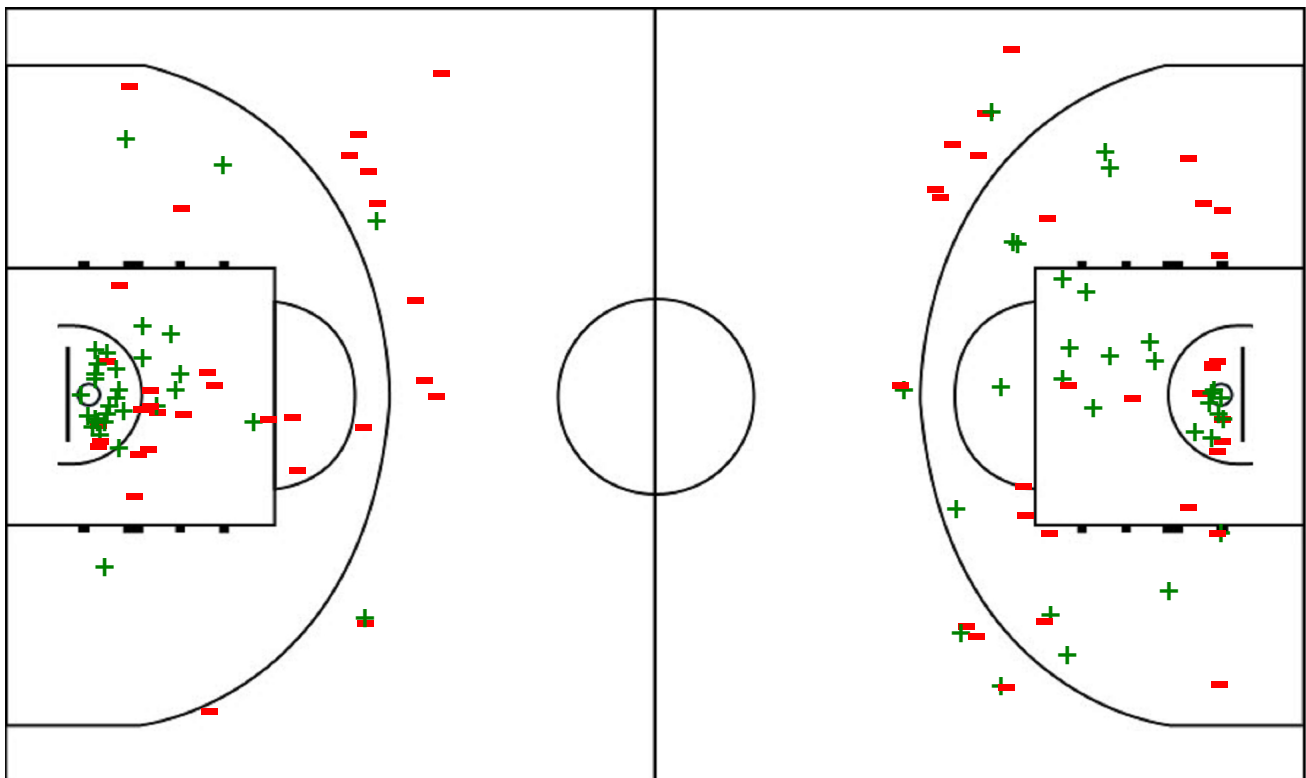

RMD - Real Madrid C. F. Teka

FCB - F. C. Barcelona

RMD	M/A	%
Field Goals	31/62	50
2 Points	29/51	57
3 Points	2/11	18
Free Throws	11/19	58

FCB	M/A	%
Field Goals	30/61	49
2 Points	26/47	55
3 Points	4/14	29
Free Throws	17/23	74